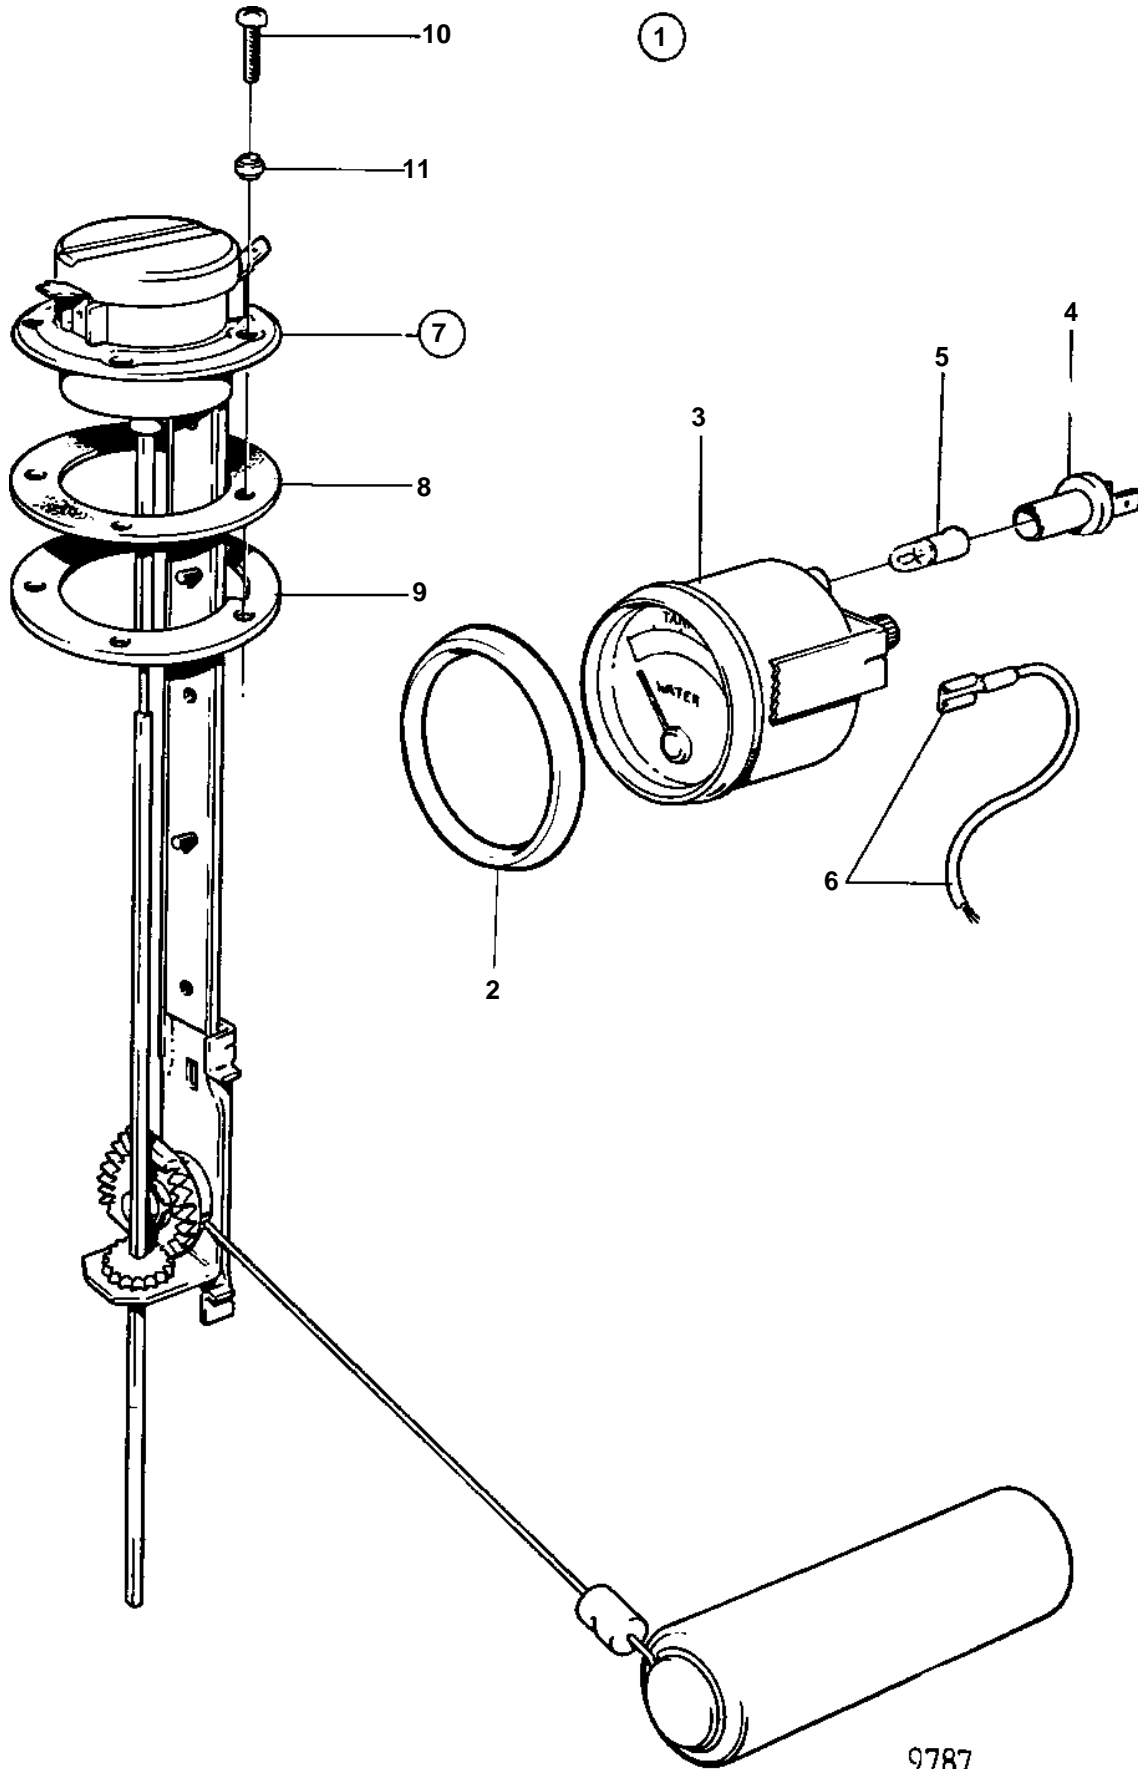

TAMD71B, TAMD73P-A, TAMD73WJ-A

TAMD71B, TAMD73P-A, TAMD73WJ-A

REF	PART NO.	QTY	DESCRIPTION	SEE SEC.	NOTES
1		1	Tank gauge kit		
2	858643	1	· Front ring		
3	863943	1	· Tank gauge		
4	863945	1	· · Bulb socket		For instrument of earlier production should white bulb 19923 and socket 808175 be mounted.
5	863947	1	Bulb		
6		X	· Electrical materials	1963	
7	834389	1	· Sender		(837999)
8	89865	1	· · Gasket		
9	834480	1	· · Flange		
10	956078	4	· · Screw		
	956081	1	· · Screw		
11	834481	5	· · Gasket		